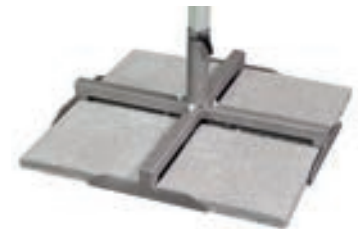

QUEEN'S GARDEN BY KNIRPS
RAHMENSTÄNDER | PARASOL BASE
999.434 | UVP: 299,-
Verzinkter Stahl, für 8 Betonplatten
40x40cm, (Betonplatten im Lieferumfang
nicht enthalten)
Galvanized Steel, Suitable for 8 concrete
bases 40x40cm
(Concrete bases not included)

QUEEN'S GARDEN BY KNIRPS

Sonnenschirm | Parasol

NATUR | NATURAL 999.426 | UVP: 998,-

GRAU | GREY 999.428 | UVP: 998,-

ROT | RED 999.432 | UVP: 998,-

Alu, Teleskop-Automatiksystem, 8 Streben Einhand-
bedienung, Wind-Auslassventil, ohne Volant, Stockrohr
Ø65mm, quadratische Form, Bezug 100% Polyester
(Rahmenständer im Lieferumfang nicht enthalten)
Alu, Telescop Automatic-System, 8 Ribs, Air Vent,
Without Flap, Pole Ø65mm, Square Shape, Cover 100%
Polyester (Parasol base not included)