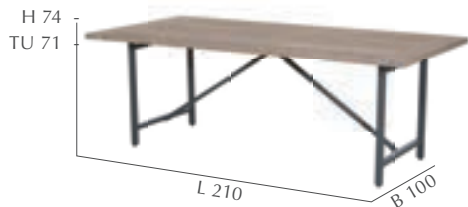

KIBO TISCH | TABLE

981.588 | UVP 1.199,-

Aluminium anthrazit, Teak antik-finish,
verstellbar
Aluminium charcoal, Teak antique-finish,
adjustable