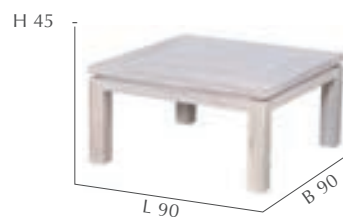

LOUNGETISCH | COFFEE TABLE
830.618 | UVP 449,-
Recycltes Teakholz, FSC®-zertifiziert,
white-washed, höhenverstellbar
recycled Teak FSC®-certified,
white-washed, adjustable