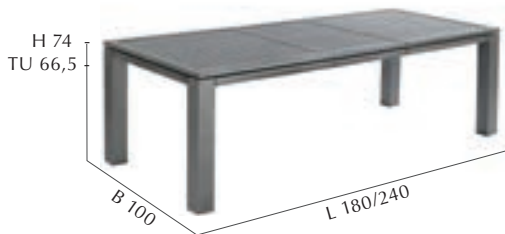

Ausziehtisch | Extension Table
168.593 | UVP 1.499,-