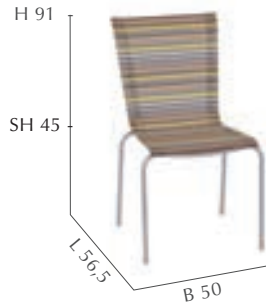

Stapelstuhl | stacking sidechair
376.827 | UVP 119,-
rainbow