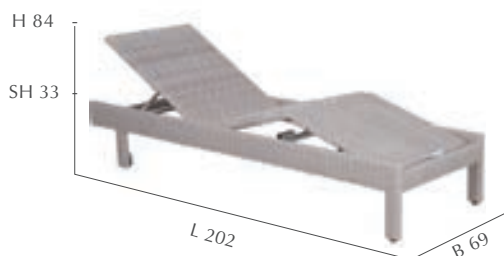

AUFLAGE ROLLLIEGE | LOUNGER CUSHION
997.674 | UVP 159,-
mix-natur, 4cm Stärke,
100% Polyester, 3 Kammern
mix-natural, 4cm Thickness,
100% Polyester, tripartite

ROLLLIEGE | WHEELED LOUNGER
902.234 | UVP 999,-
Rückenteil 8fach, Fußteil 4fach verstellbar
backrest 8 positions, footrest 4 positions