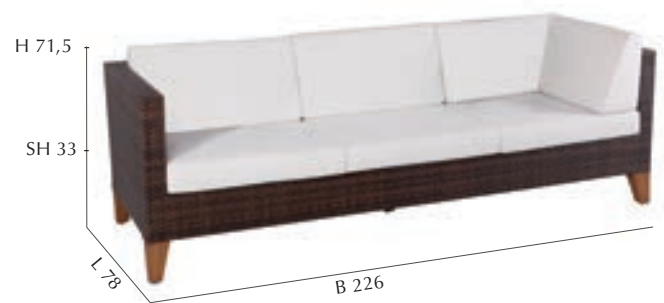

Loungeset | Lounge Set
376.893 | UVP 3.499,-