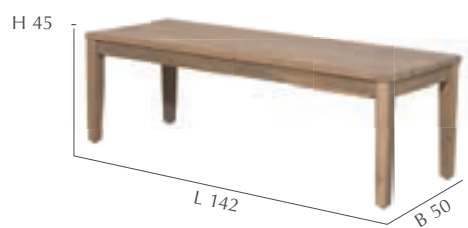

LOUNGETISCH | COFFEE TABLE
981.606 | UVP 249,-
Teak antik-finish | Teak antique-finish