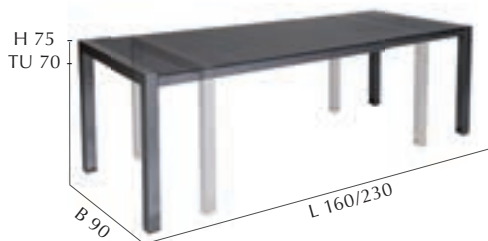

Ausziehtisch | Extension Table
275.879 | UVP 999,-
Spraystone