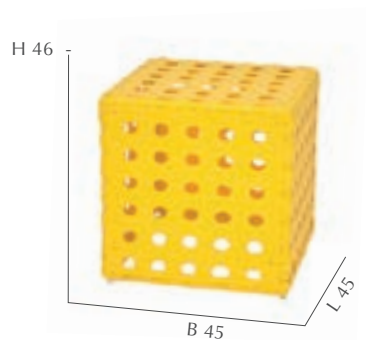

HOCKER | FOOTREST
256.613 | UVP 99,95
Aluminium, Gardino®-PRO rot
Aluminium, Gardino®-PRO red