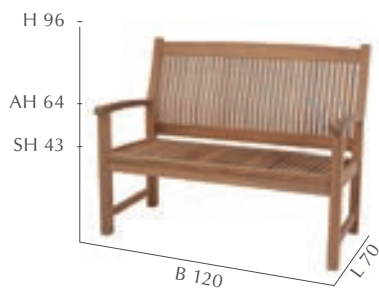

DECKCHAIR | DECKCHAIR
258.341 | UVP: 649,-
 3fach verstellbar | 3 positions

ROLLLIEGE | ROLABLE LOUNGER
258.345 | UVP: 649,-
 3fach verstellbar | 3 positions

YORK

BANK, 2-SITZER | 2-SEATER BENCH
258.335 | UVP: 699,-