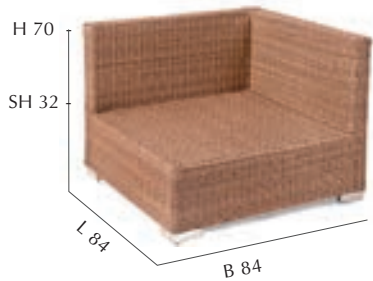

Eck Modul | Corner Module
168.753 | UVP 699,-