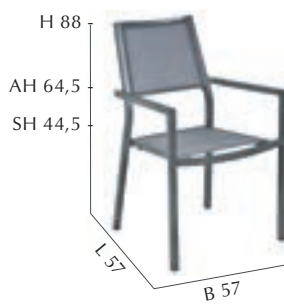

Materialien | Materials:

Aluminium grau gebürstet | Textilbezug grau

Aluminium grey brushed | Textilene grey

Alu brushed

Aluminium

85

Hochlehner | Recliner
168.579 | UVP 349,-

Stapelsessel | Stacking Armchair
168.573 | UVP 169,-