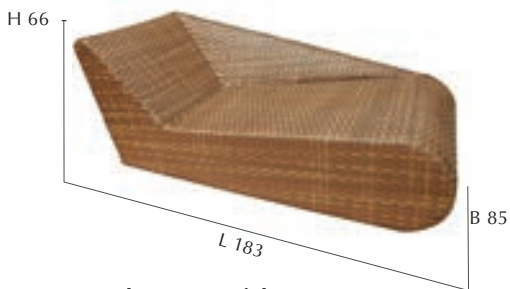

Kissen Relax Lounge | Cushion Relax Lounge		Art. Nr	UVP
	Kissen Relax Lounge Madrigal links taupe Cushion Relax Lounge Madrigal left taupe	376.971	199,90
	Kissen Relax Lounge Madrigal rechts taupe Cushion Relax Lounge Madrigal right taupe	376.973	199,90

Bezug 100% Polyacryl