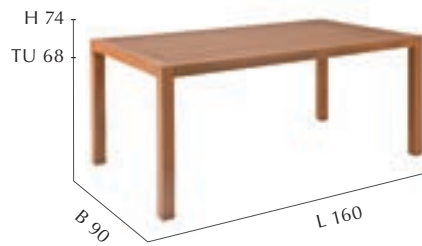

Tisch Manati | Table Manati
168.743 | UVP **1.199,-**