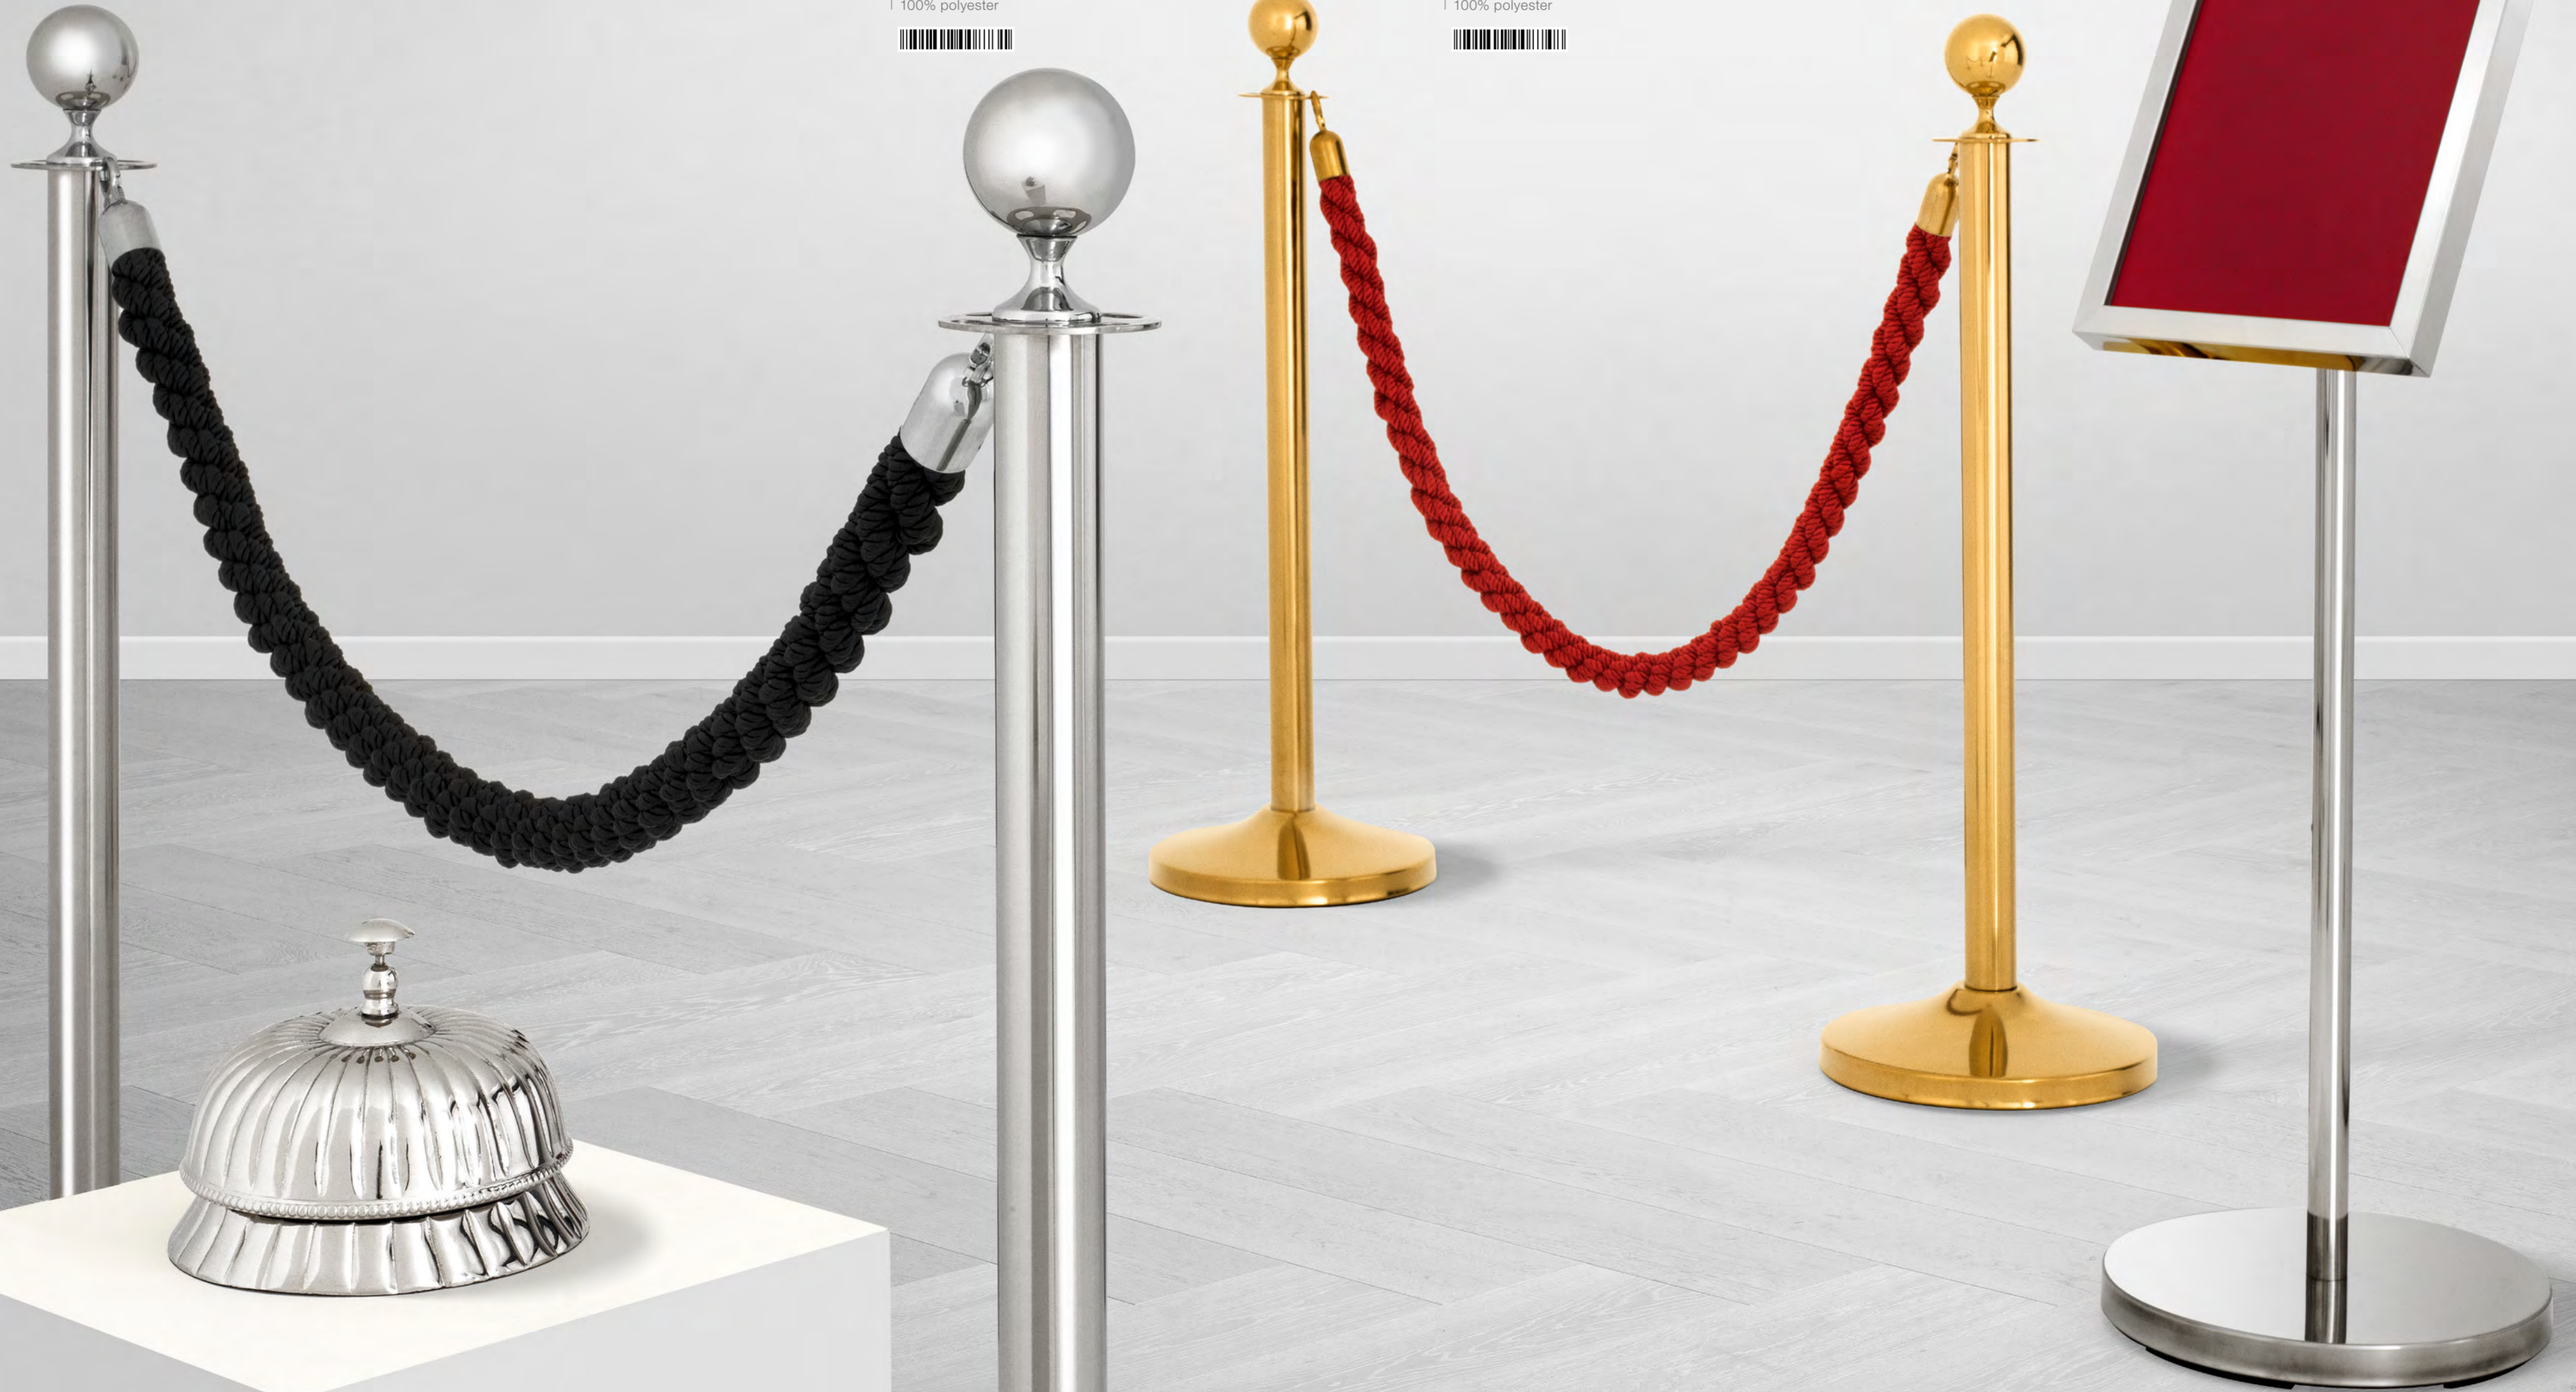

Sign Stand Dromore

Polished stainless steel
H. 110 cm | display: 40 x 30 cm
106521

Cord VIP black

Black | polished stainless steel
ø 4 x 150 cm
106519
Fabric composition
100% polyester

Cord VIP red

Red | gold finish
ø 4 x 150 cm
106520
Fabric composition
100% polyester