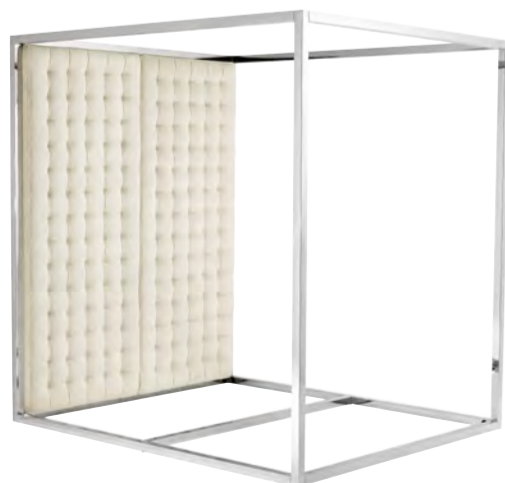

Bed Gansevoort

Polished stainless steel | ecru velvet
190 x 220 x H. 220 cm
110412
Fabric composition
85% terylene | 15% nylon