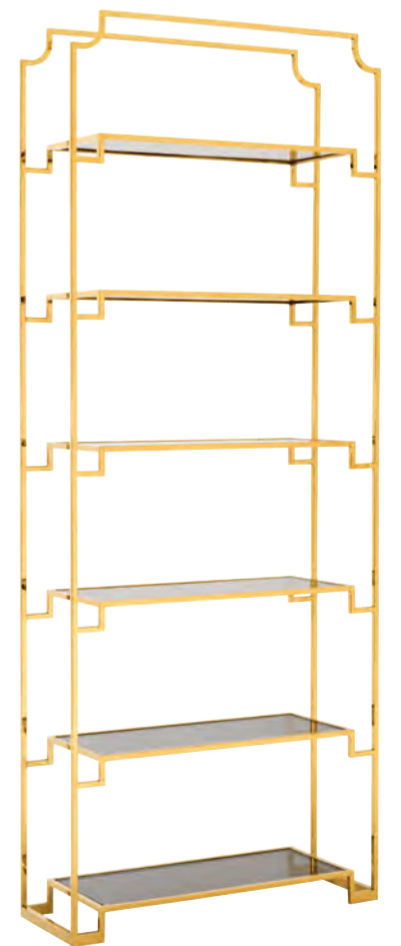

Wall Cabinet Edison

Polished stainless steel | clear glass
211,5 x 33 x H. 228 cm
111652

CABINET
BERNDORFF

Cabinet Berndorff S

Gold finish | smoke glass
45,5 x 25,5 x H. 221 cm
111676

Cabinet Berndorff

Gold finish | smoke glass
90 x 32 x H. 230 cm
109519