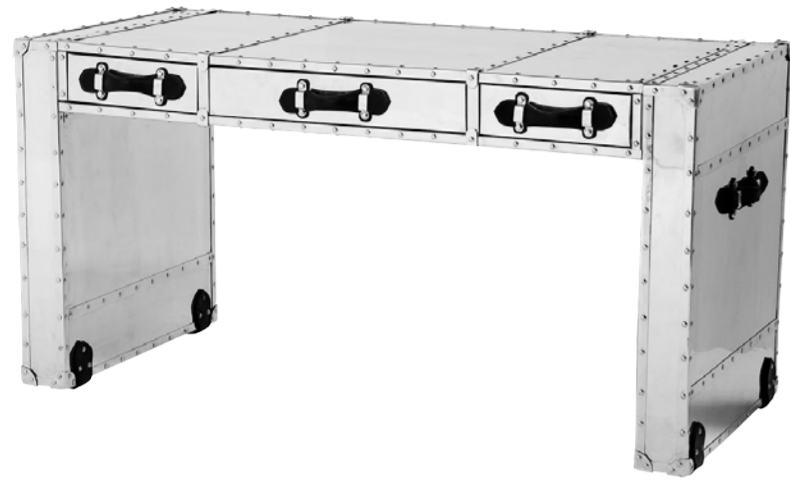

3 Console Table Carlisle

Polished stainless steel
150 x 38 x H. 73 cm
105341

4 Console Table Carlisle XL

Polished stainless steel
220 x 55 x H. 76 cm
105451

5 Side Table Carlisle

Polished stainless steel
65 x 61 x H. 54 cm
105340

CATALINA

HORIZON SERIES

Tables and desks series

Desk Catalina
Polished aluminium | black leather handles
150 x 72 x H. 76 cm
105954
Fabric composition
100% cotton

Side Table Catalina
Polished aluminium | black leather handles
58 x 47 x H. 66 cm
105953
Fabric composition
100% cotton