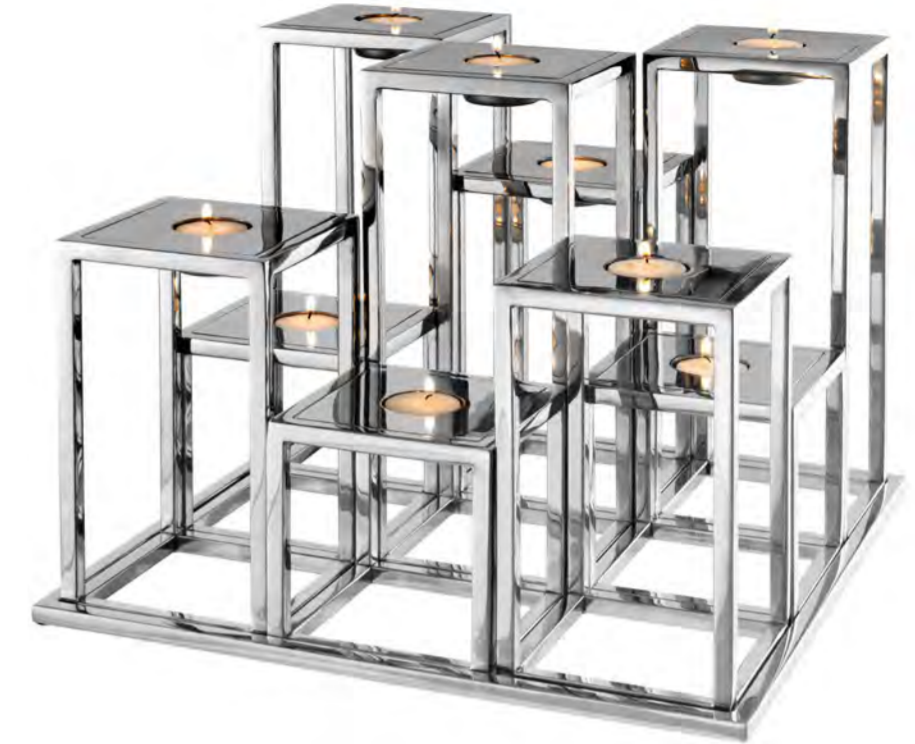

Tealight Holder Castello

Nickel finish
38 x 38 x H. 28 cm
109592

Candle holders