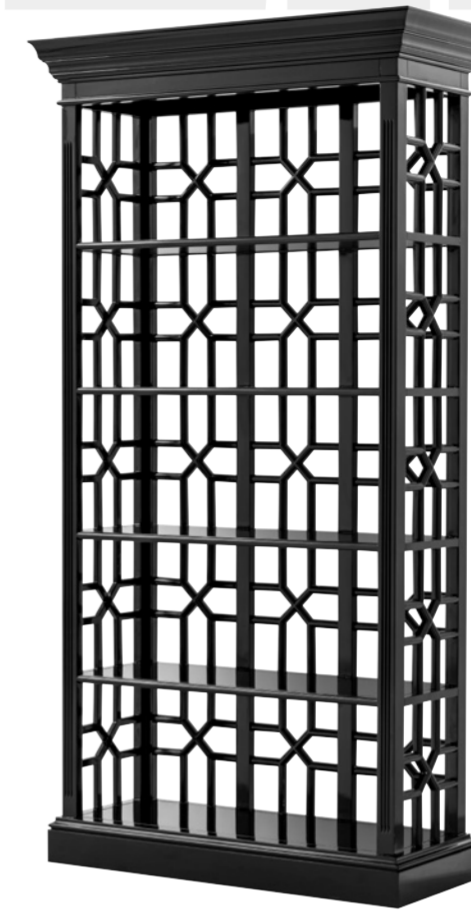

CABINET CRESPI

Cabinet Crespi
Oak veneer | coffee finish
180 x 46 x H. 78 cm
109025

TV CABINET CROSBY

TV Cabinet Crosby
Charcoal oak veneer
220 x 52,5 x H. 53 cm
111449

CHEST KANI

Chest Kani set of 2
Black finish | antique brass hardware
82 x 48 x H. 52 cm | 63 x 37 x H. 28 cm
110577