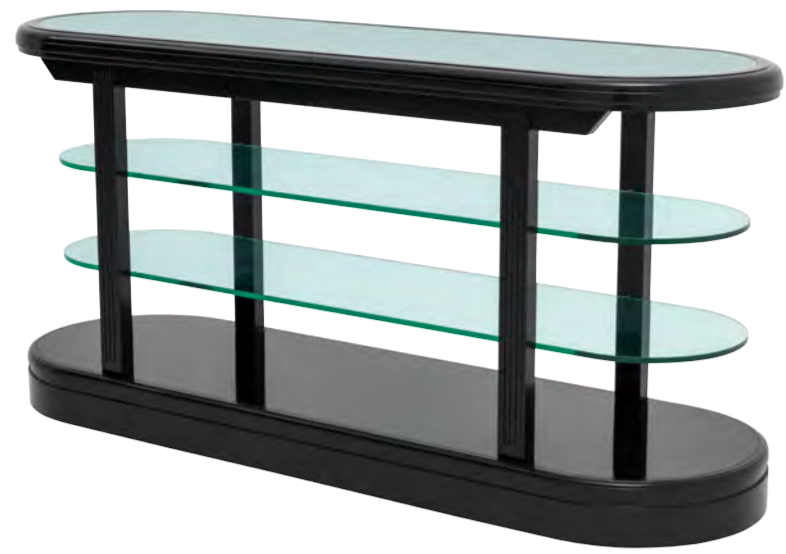

Console Table Beau Deco
Polished stainless steel | black marble top
70 x 30 x H. 92,5 cm
106336

CONSOLE TABLE JULIEN

Console Table Julien
Polished stainless steel | gold finish
Clear glass
120 x 35 x H. 74 cm
108731

Console Table Clark
Waxed black finish | black marble
100 x 50 x H. 79 cm
111323

CONSOLE TABLE BRENNON

Console Table Brennan
Waxed black finish | black marble
100 x 50 x H. 79 cm
111324

CONSOLE TABLE ARCHIBALD

Console Table Archibald
Waxed black finish | black marble
160 x 50 x H. 79 cm
111346

Consoles

WAXED BLACK FINISH

Console Table Pierce
 Black finish | clear glass
 180 x 57 x H. 87,5 cm
 111115

Console Table Serenity
 Polished stainless steel | oak veneer
 Black glass
 122 x 40 x H. 87 cm
 108182