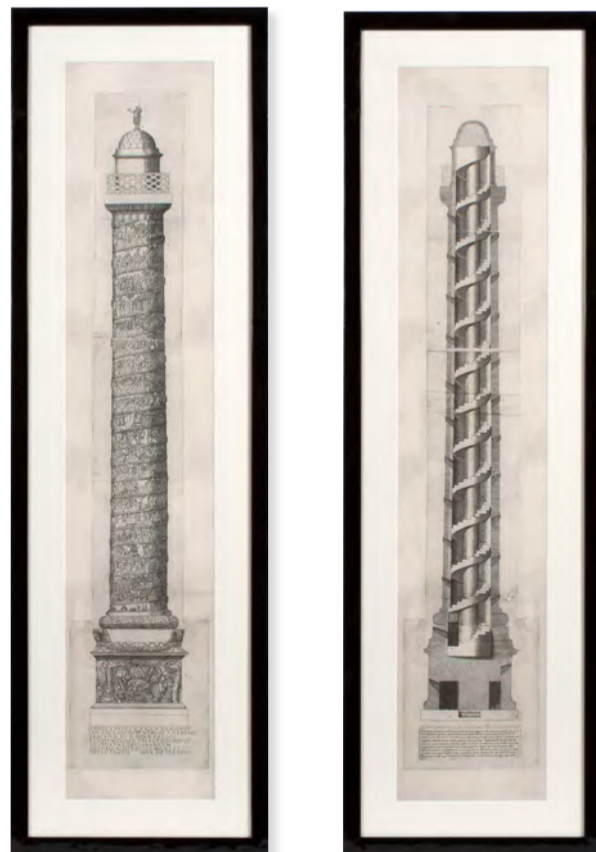

Piano black frame | clear glass
34 x H. 112 cm per frame
106539