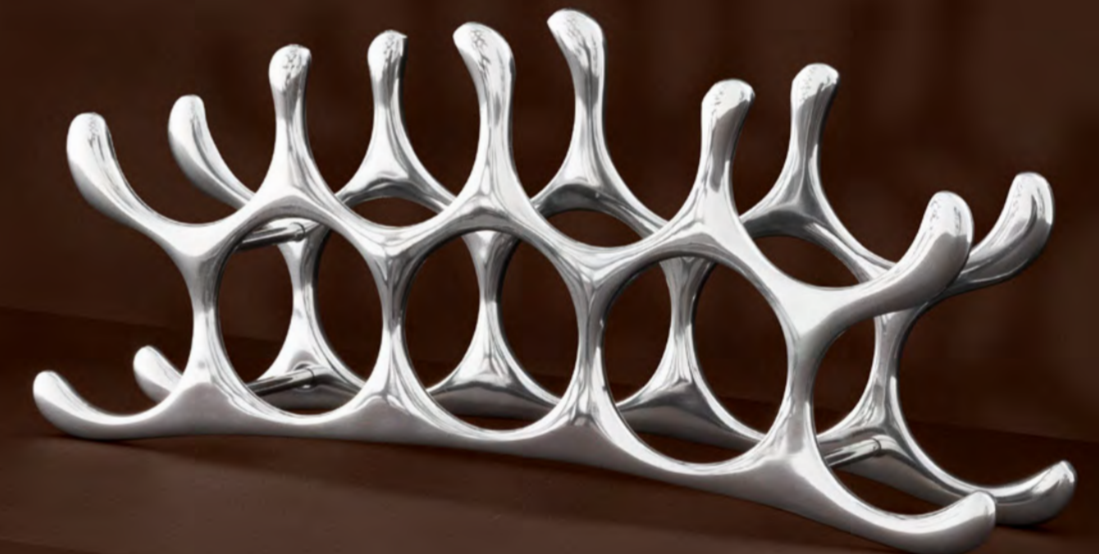

Wine Rack Alboran L

Polished aluminium
28 x 15 x H. 103 cm
103565

Wine Rack Alboran S

Polished aluminium
28 x 11 x H. 26 cm
100857

Wine Rack Alboran M

Polished aluminium
56 x 11 x H. 24 cm
104996

LAMP ART DECO MONKEY