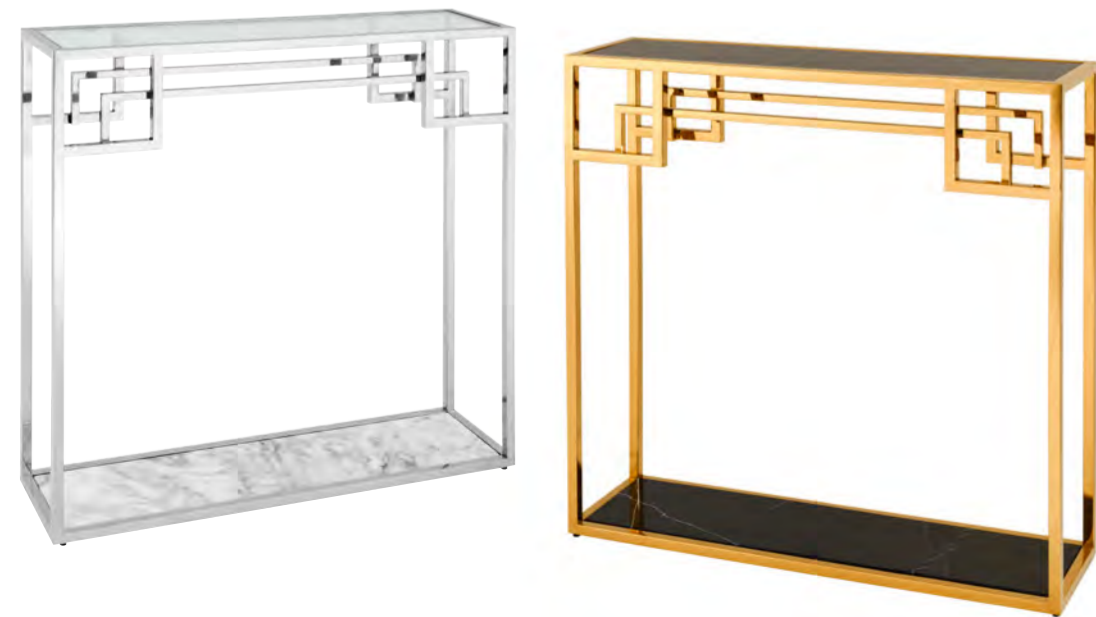

Butler trays

1 Butler Tray Osborn

Cherry finish
Foldable stand
77 x 60 x H. 87 cm
100814

2 Butler Tray Osborn

Piano black finish
Foldable stand
77 x 60 x H. 84 cm
109395

3 Butler Tray Rudolph

Piano black finish
Foldable stand
81 x 53 x H. 86 cm
109600

4 Butler Tray Domingue

Piano black finish
Foldable stand
84 x 60 x H. 89,5 cm
109601

5 Harry's Bar

Black finish | nickel finish
73 x 53 x H. 83 cm
104410

CONSOLE TABLE VOLTA

Console Table Volta
Polished stainless steel | black marble top
70 x 30 x H. 93 cm
111499

Console Table Volta
Gold finish | polished stainless steel
Black marble top
70 x 30 x H. 93 cm
111130

CONSOLE TABLE OMARI

Console Table Omari
Polished stainless steel | white marble top
110 x 60 x H. 87 cm
111266

Console Table Morris
Polished stainless steel | white marble
Clear glass top
90 x 25 x H. 90 cm
111396

Console Table Morris
Gold finish | black marble | black glass top
90 x 25 x H. 90 cm
109878

Console Table Beau Deco
Gold finish | black marble top
70 x 30 x H. 92,5 cm
110005