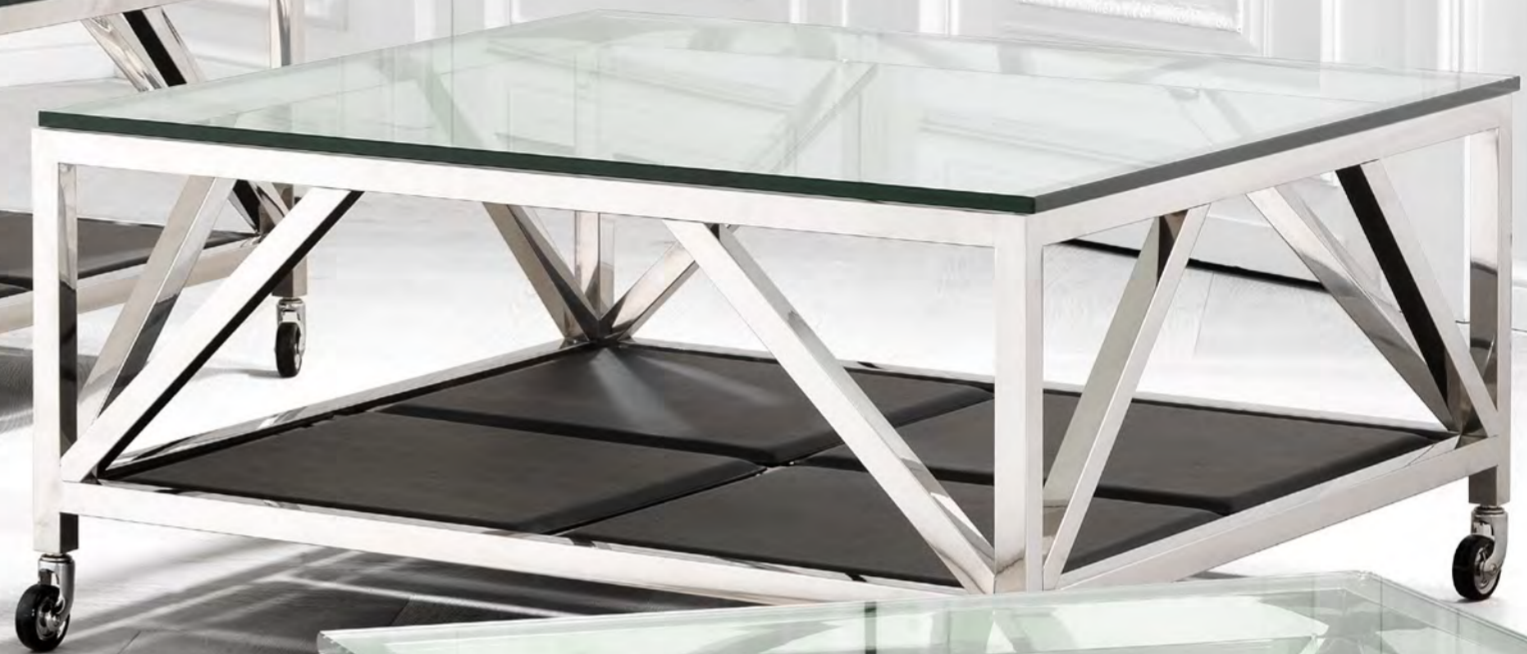

Coffee Table Senato

Gold finish | black faux marble
100 x 100 x H. 46 cm
110668

1

2

3

4

PRADO

SERIES

1 Console Table Prado

Polished stainless steel | clear glass
Black leather look
150 x 45 x H. 75 cm
101848

2 Coffee Table Prado

Polished stainless steel | clear glass
Black leather look
140 x 80 x H. 50 cm
101847