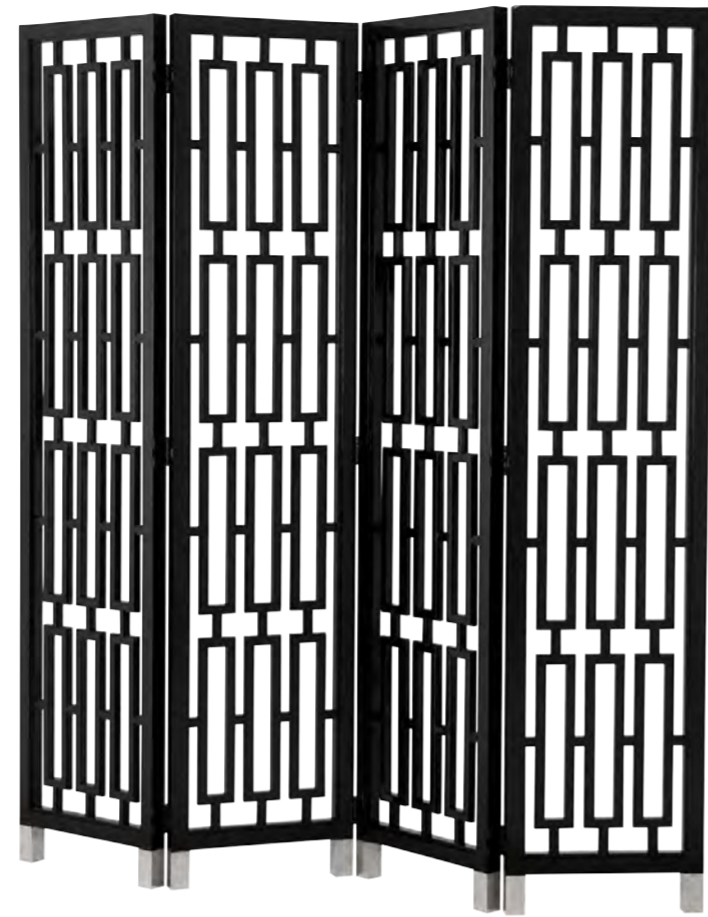

Folding Screen Geometric

Piano black finish
200 x H. 225 cm
109436