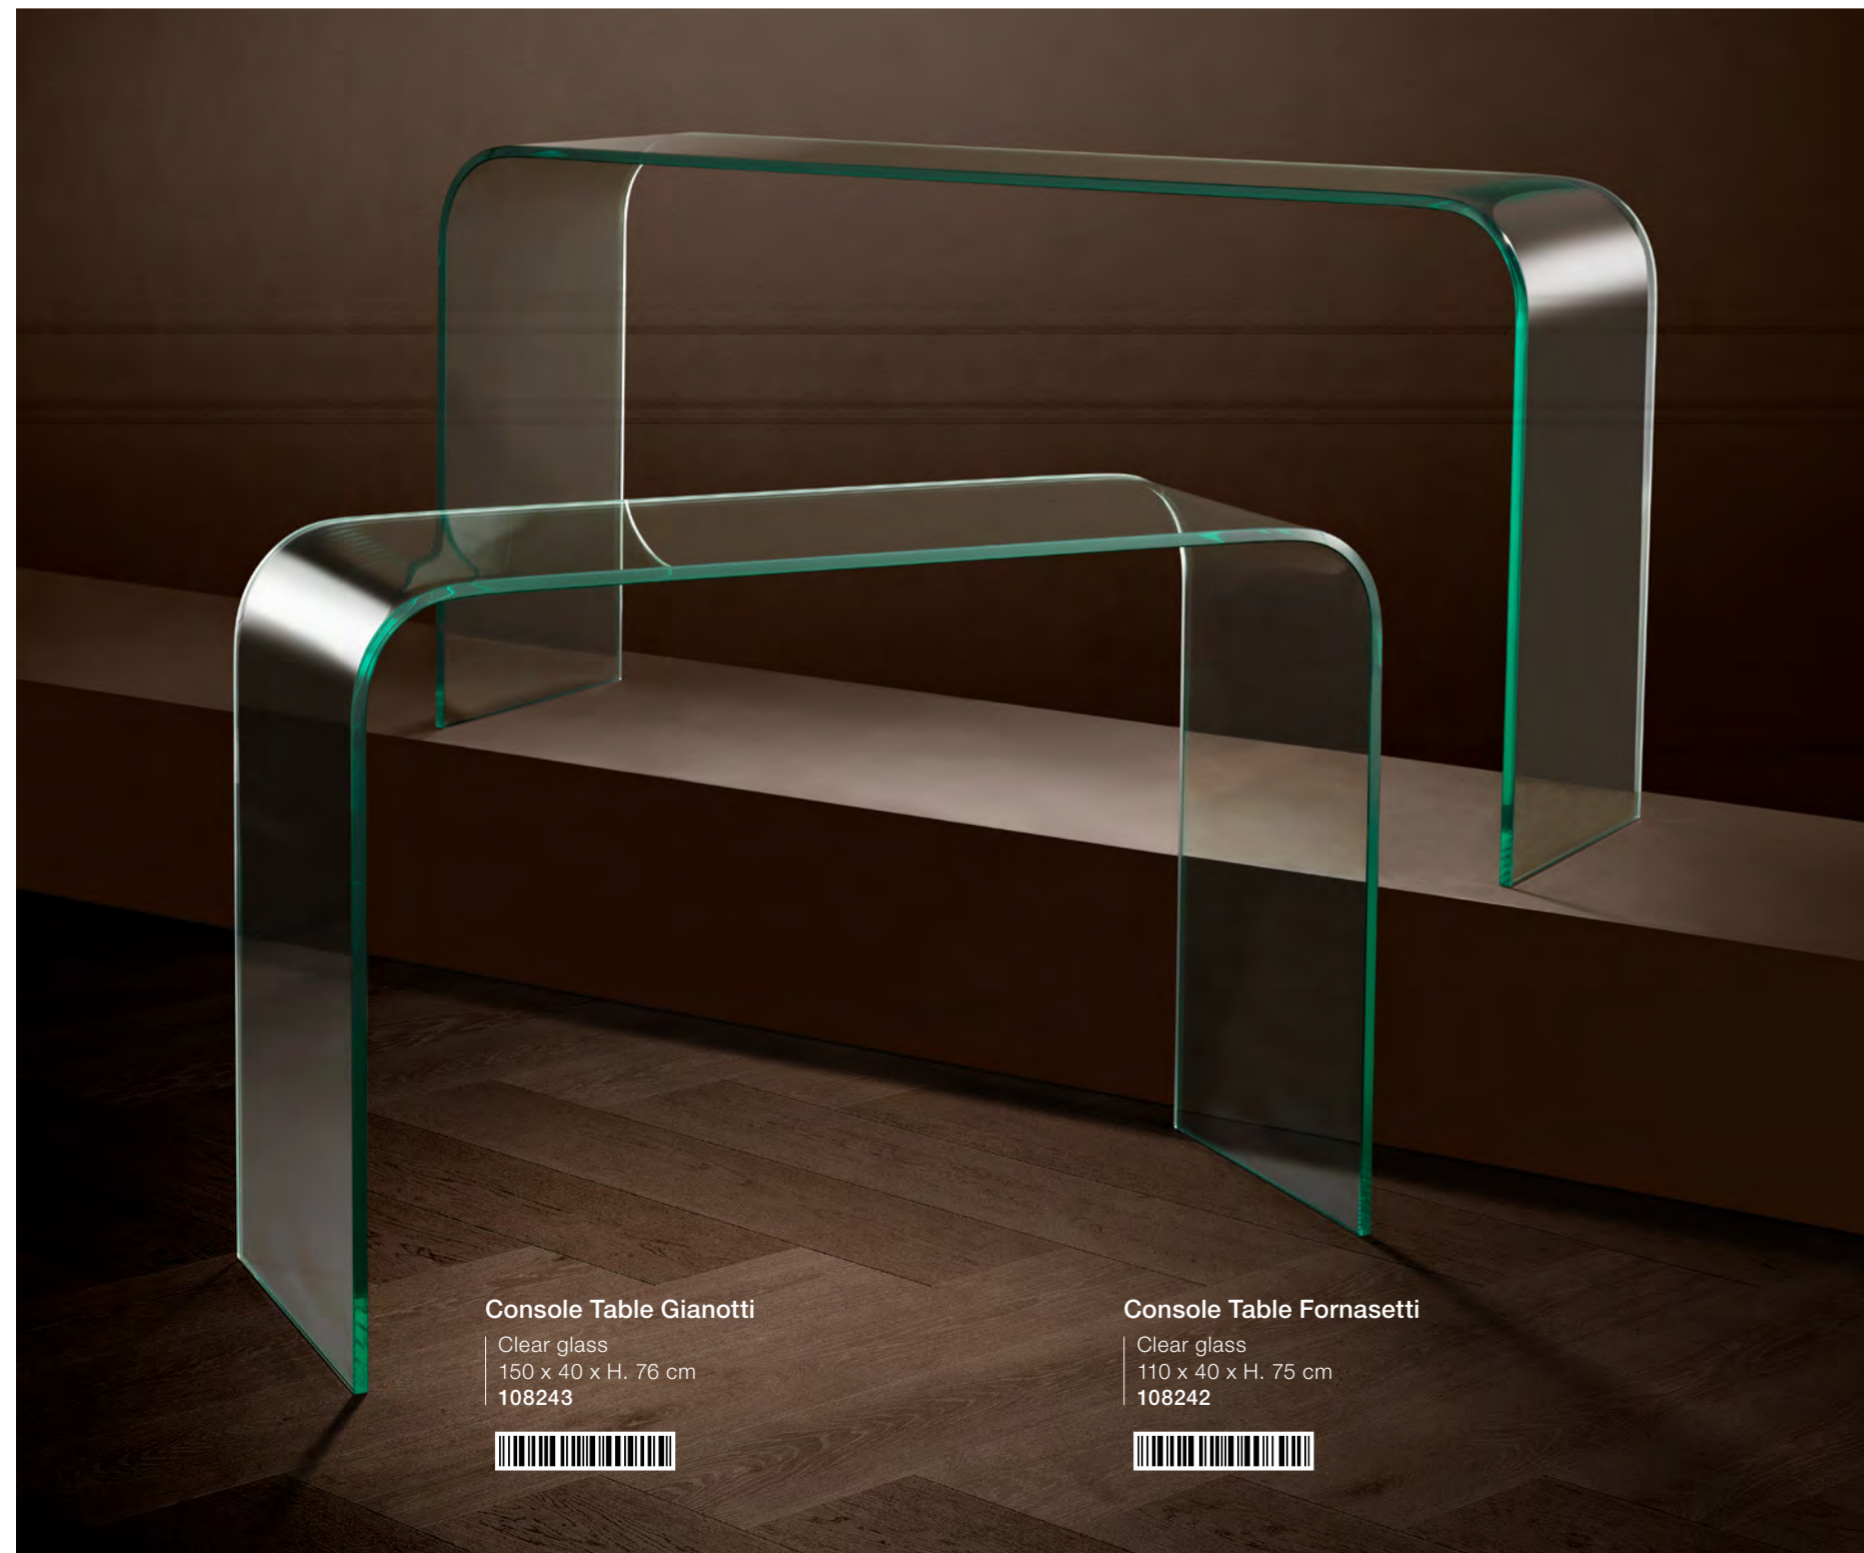

Console Table Clark
Waxed black finish | black marble
100 x 50 x H. 79 cm
111323

CONSOLE TABLE BRENNON

Console Table Brennan
Waxed black finish | black marble
100 x 50 x H. 79 cm
111324

CONSOLE TABLE ARCHIBALD

Console Table Archibald
Waxed black finish | black marble
160 x 50 x H. 79 cm
111346

Consoles

WAXED BLACK FINISH

Console Table Pierce
 Black finish | clear glass
 180 x 57 x H. 87,5 cm
 111115

Console Table Serenity
 Polished stainless steel | oak veneer
 Black glass
 122 x 40 x H. 87 cm
 108182