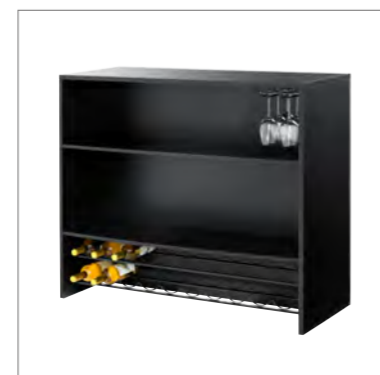

Bar Grimaldi

Gold finish | black glass
120 x 48 x H. 104 cm
111437

BAR GRIMALDI

Bar Grimaldi

Polished stainless steel | black faux marble
Black glass
120 x 48 x H. 104 cm
110933

Barstools and desk chairs

BAR STOOL SCOTT