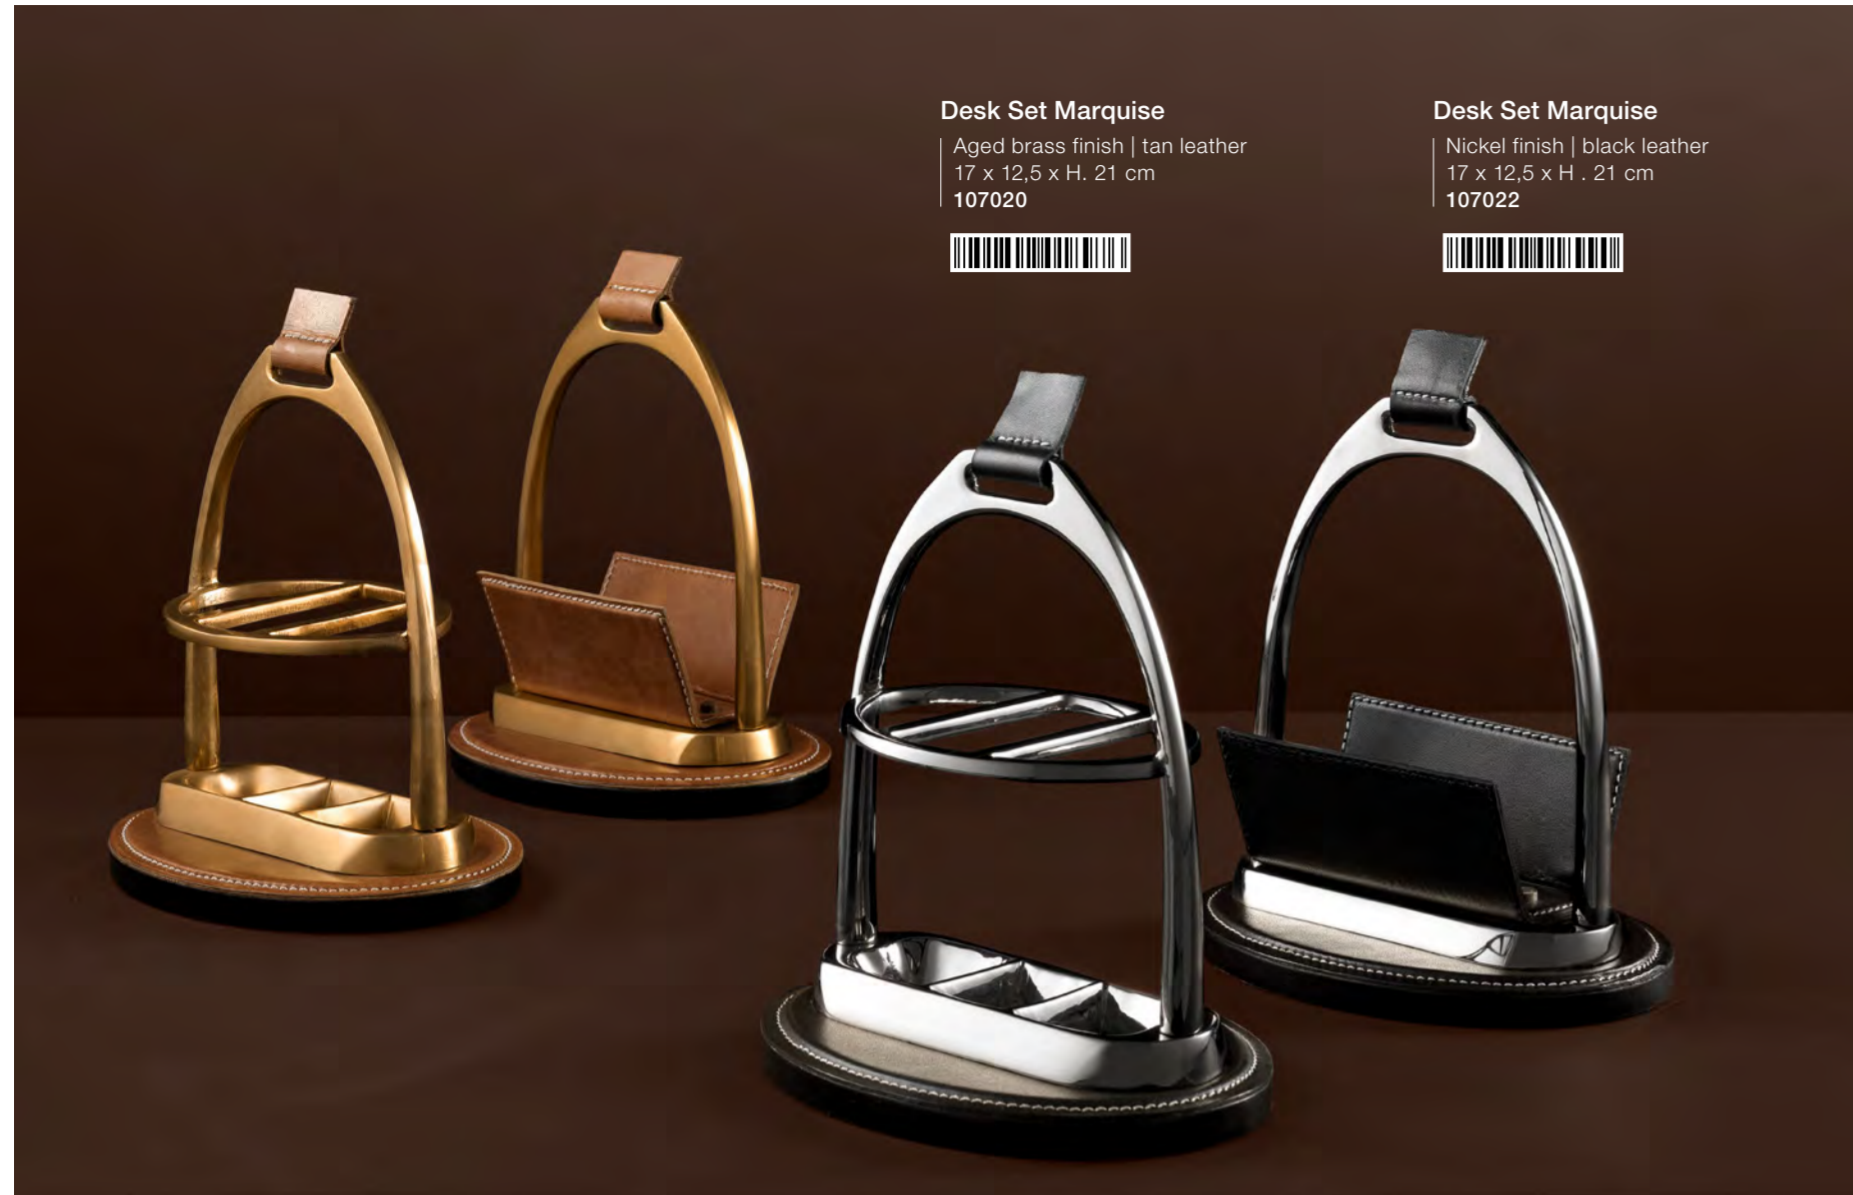

Desk Accessory Ethan
 Polished aluminium
 55 x 19 x H. 13 cm
 108601

Decorative objects

Bag Brunello
 Tan leather
 49 x 28 x H. 45 cm
 106207

Bag Goldwynn
 Dark grey canvas | black leather
 45 x 22 x H. 40 cm
 107437