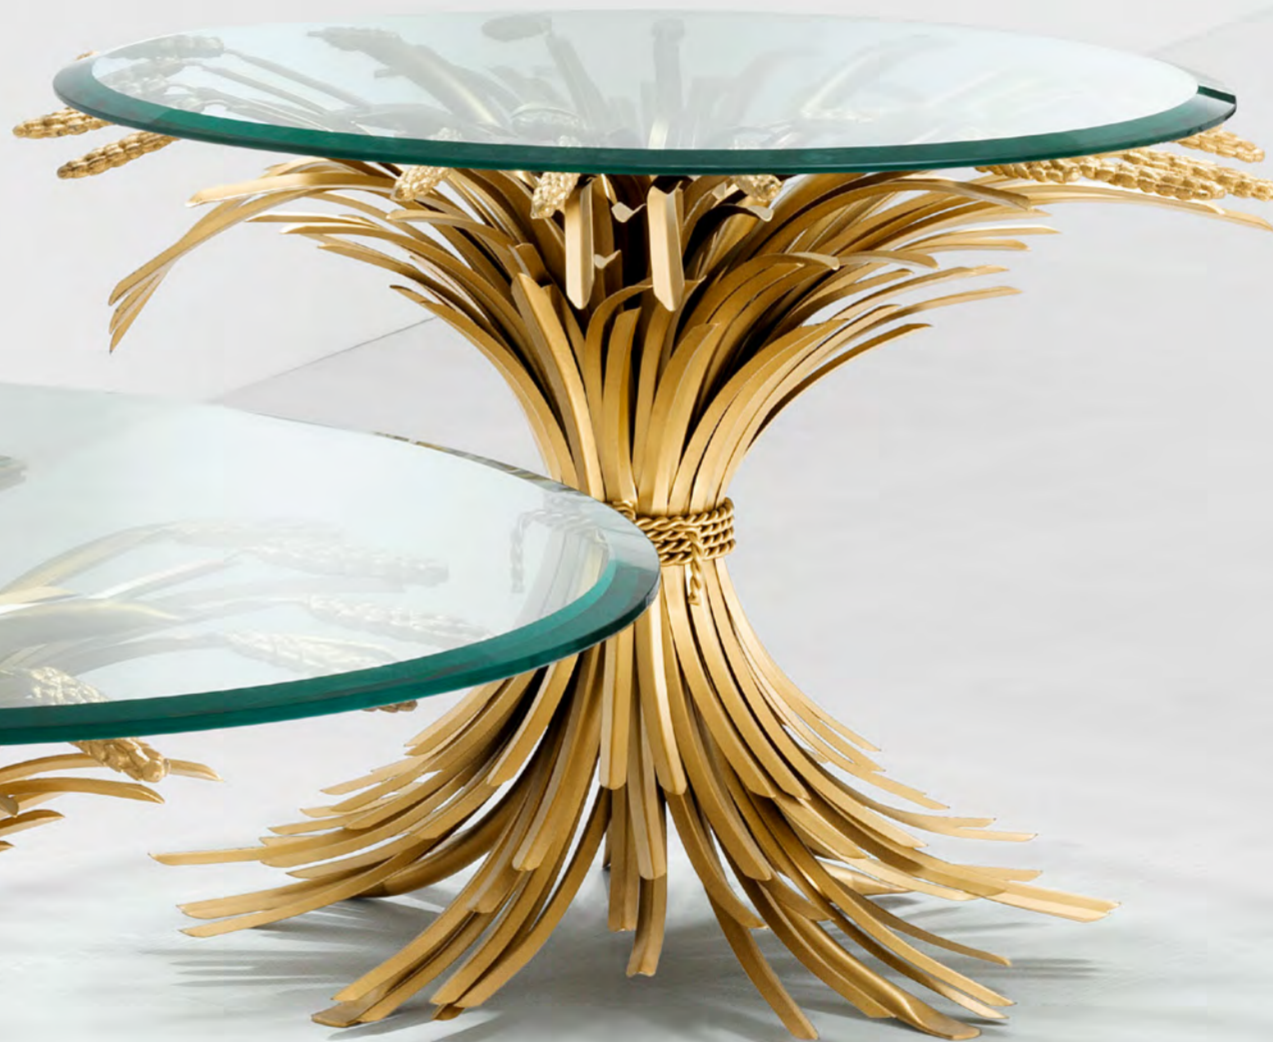

Coffee Table Tomasso

Bronze finish | portoro marble
130 x 45 x H. 45,5 cm
111988

BONHEUR

SERIES

Console Table Bonheur
Antique gold finish | bevelled clear glass
90 x 45 x H. 76 cm
111804

Side Table Bonheur
Antique gold finish | bevelled clear glass
ø 80 x H. 55 cm | glass ø 70 cm
111099