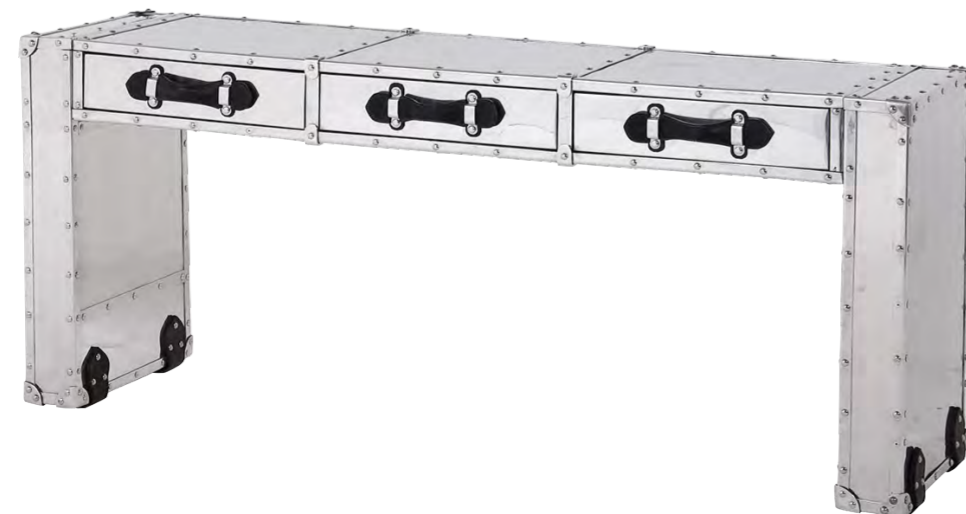

CONSOLE TABLE CATALINA

Console Table Catalina
Polished aluminium | black leather handles
160 x 43 x H. 68 cm
105957
Fabric composition
100% cotton

1 Coffee Table Military

Black finish | nickel finish
140,5 x 71,5 x H. 48 cm
110021