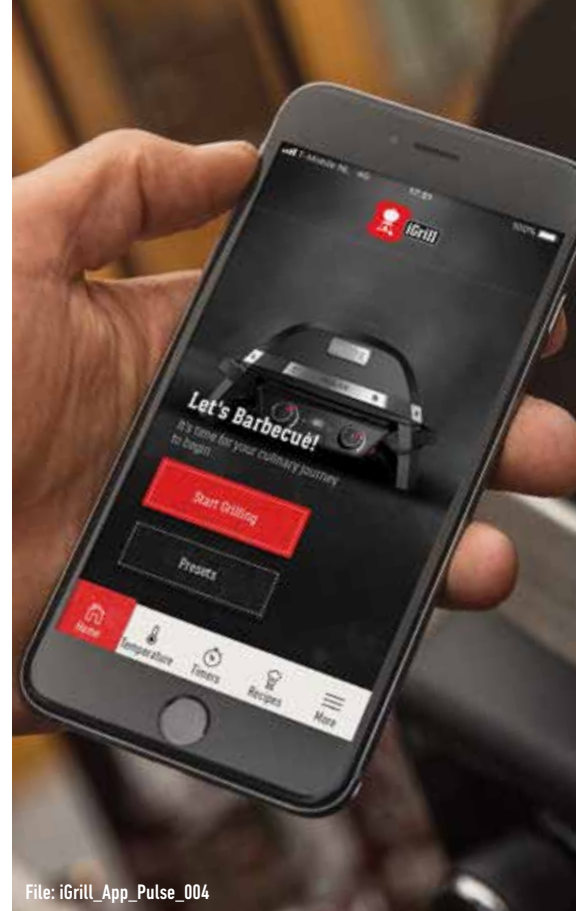

THE SMART WAY TO GRILL

ELECTRIC-POWERED GRILLING WITH BUILT-IN SMART TECHNOLOGY

Welcome to the era of infinite grilling possibilities - where electric grilling takes on smart technology, and backyard barbecue meets modern living.

Equipped with integrated iGrill technology, Pulse guarantees perfectly grilled food, every time. This smart technology monitors internal food temperature of up to four cuts of meat, and notifies you at the exact moment it's ready to serve.

You are also able to view grill temperature from the Pulse digital display or directly from your smart device with the iGrill app.

INFINITE POSSIBILITIES WITH THE iGRILL APP

The ever-evolving iGrill app keeps you and your grill current. Everything from tips, videos, support, and whatever smart features we cook up over time.