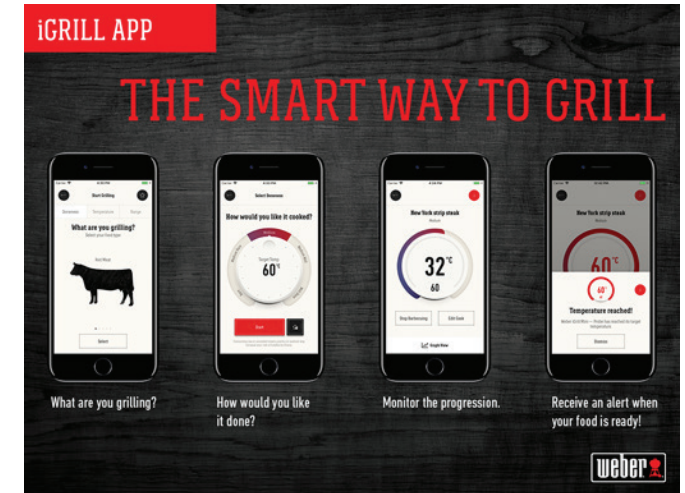

FILE NAME: iGrill_3_Spirit_II_FoodandApp_Rotating_C_1024x768.mp4
iGrill_3_Genesis_II_FoodandApp_Rotating_C_1024x768.mp4

PREMIUM CONTENT

FILE NAME: iGrill_App_SmartWaytoGrill_C_1024X768.jpg