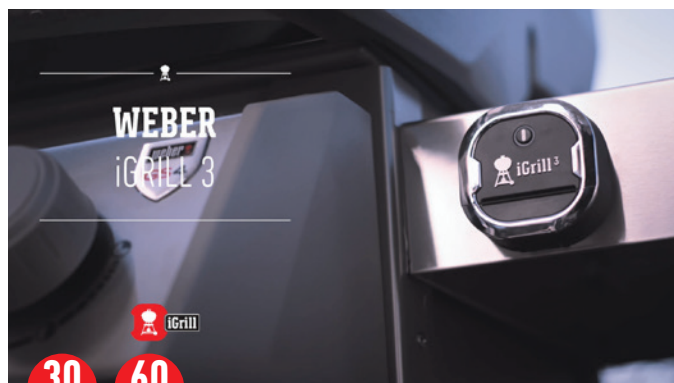

iGRILL 3 - SPIRIT II

30 SEC. 60 SEC.

FILE NAMES: 7204_C_Spirit_30SEC.mp4
7204_C_Spirit_60SEC.mp4