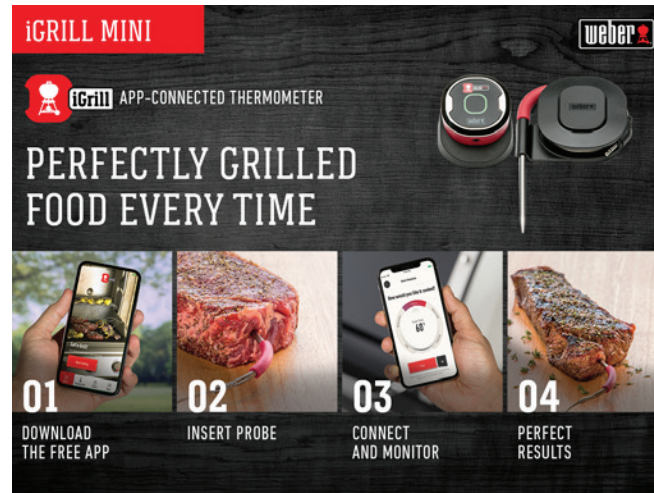

FILE NAME: iGrill_Mini_Steps_C_1024X768.jpg