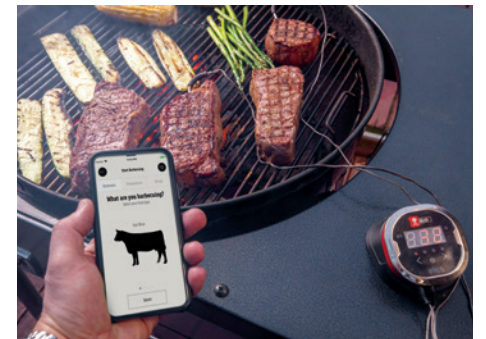

FILE NAME: 7203Y13_C