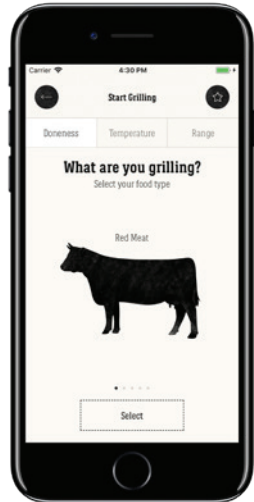

HEADLINE THE SMART WAY TO GRILL

COPY The intuitive iGrill app was designed by grillers, for grillers, to set you up for BBQ success every time. With features such as preset or customizable food doneness settings, temperature monitoring, and wireless alerts, all that's left for you to do is sit back, relax, and let the iGrill worry about what's grilling under the lid.

FEATURE / BENEFIT

WHAT ARE YOU GRILLING?
Select from a wide variety of meats and fish.