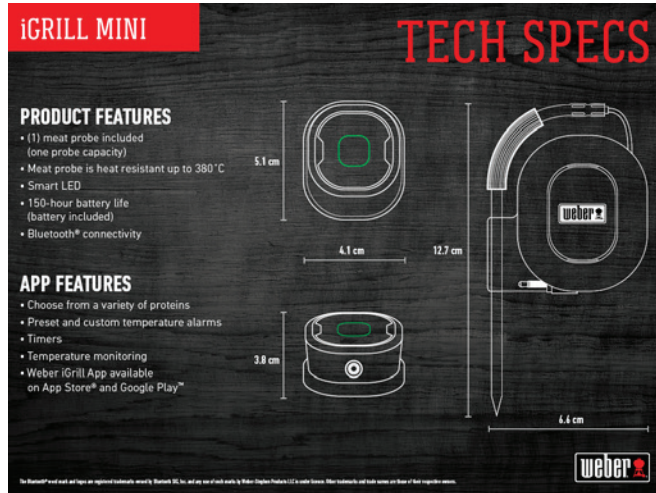

## FEATURE

FILE NAME: 7202Y10\_C

FILE NAME: 7202Y11\_F

FILE NAME: 7202Y13\_C

FILE NAME: iGrill\_Mini\_TechSpecs\_C\_1024X768.jpg

FILE NAME: iGrill\_Mini\_HighEnd\_Features\_C\_1024X768.jpg

FILE NAME: iGrill\_Mini\_InTheBox\_C\_1024X768.jpg